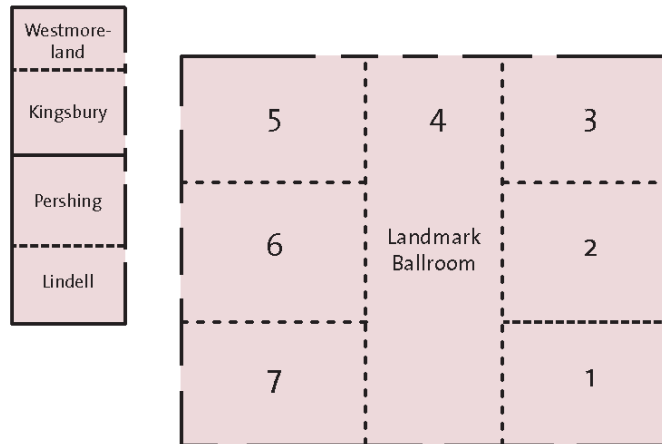

**America's Center (AC) • Level 1**

↑ SAA Staff office  
(room 200)

**America's Center (AC) • Level 2**

LEVEL TWO

LEVEL ONE

**Renaissance Grand St. Louis (R) • Levels 1 and 2  
(Concourse Building)**

TWENTY-FIRST FLOOR

TWENTIETH FLOOR

MEZZANINE LEVEL

**Renaissance Grand St. Louis (R) • Levels 21, 22, 23  
(Hotel Building)**