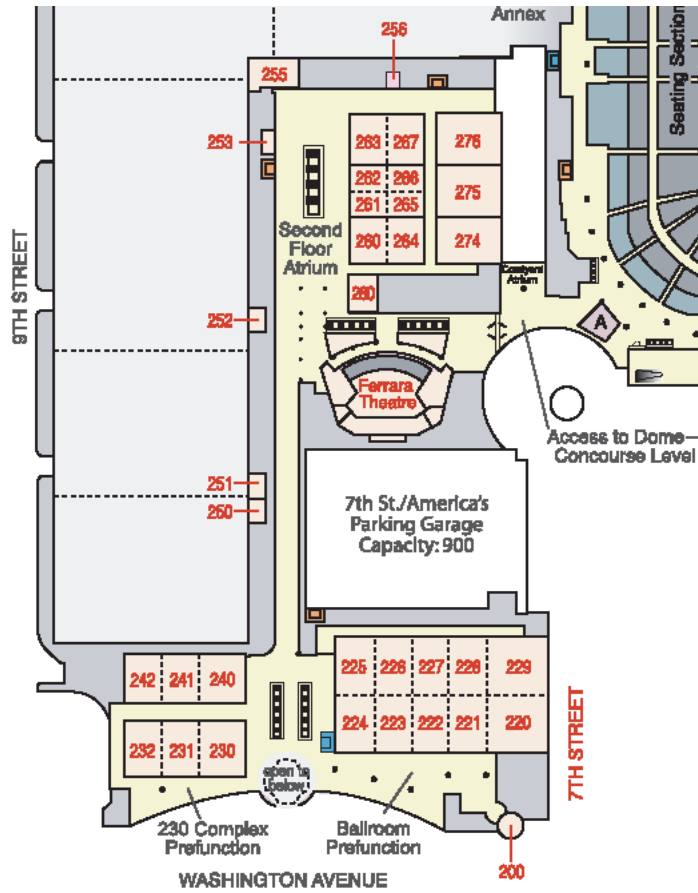

**America's Center (AC) • Level 1**

↑ SAA Staff office  
(room 200)

**America's Center (AC) • Level 2**

LEVEL TWO

LEVEL ONE

**Renaissance Grand St. Louis (R) • Levels 1 and 2  
(Concourse Building)**

TWENTY-FIRST FLOOR

TWENTIETH FLOOR

MEZZANINE LEVEL

**Renaissance Grand St. Louis (R) • Levels 21, 22, 23  
(Hotel Building)**